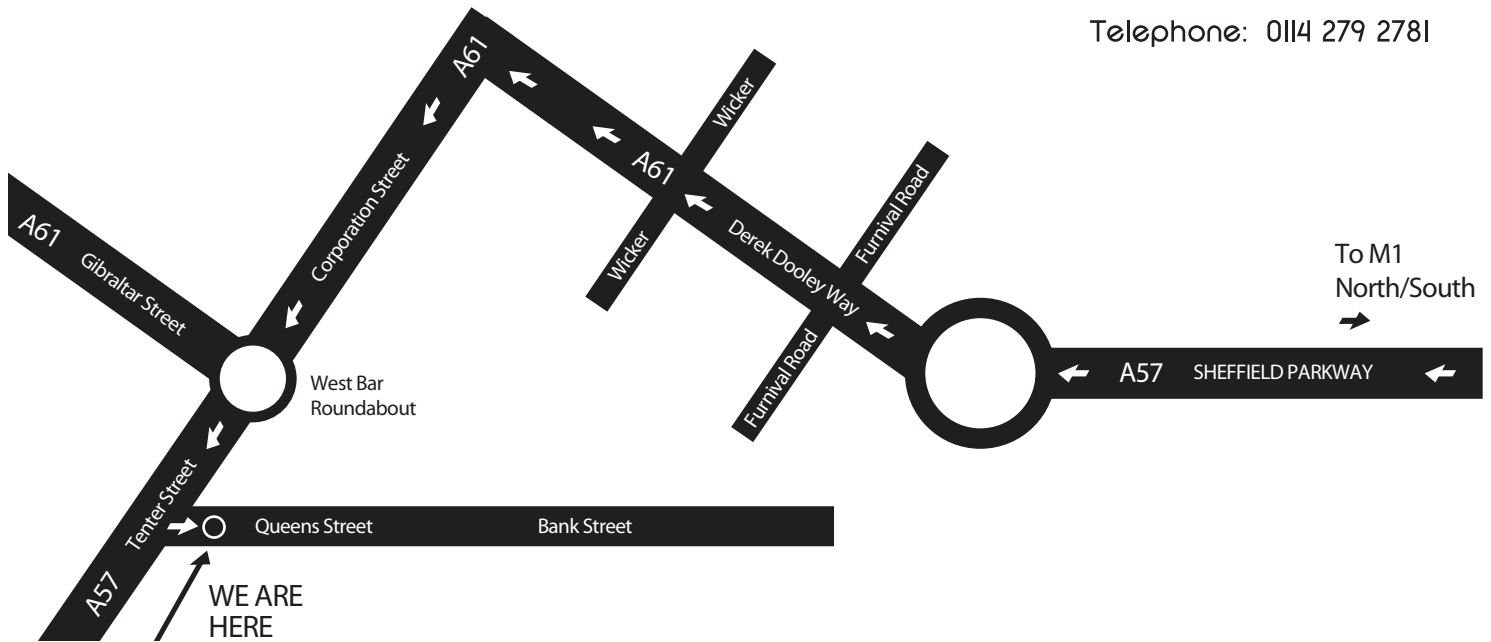

TRINITY

Recruitment Group

SHEFFIELD

Trinity Recruitment Group
Omnia One
Queen Street
Sheffield
S1 2DG

Telephone: 0114 279 2781

How to find us

1. From the M1 North South / depart at Junction 33 (A57) Sheffield Parkway.
2. Head for the centre of Sheffield - keep in the right hand lane and at the 40mph zone (Capita Hartshead building on right) depart the Parkway onto the (A61) Derek Dooley Way.
3. Continue on the (A61) over The Wicker through several sets of traffic lights.
4. Derek Dooley Way becomes Corporation Street
5. Take a left turning off Corporation Street which heads up to West Bar roundabout.
6. Continue straight over the roundabout onto Tenter Street.
7. Queen street is your first turning left.
8. Trinity is based in Omnia One which you will see on the corner of Queen Street and Tenter Street